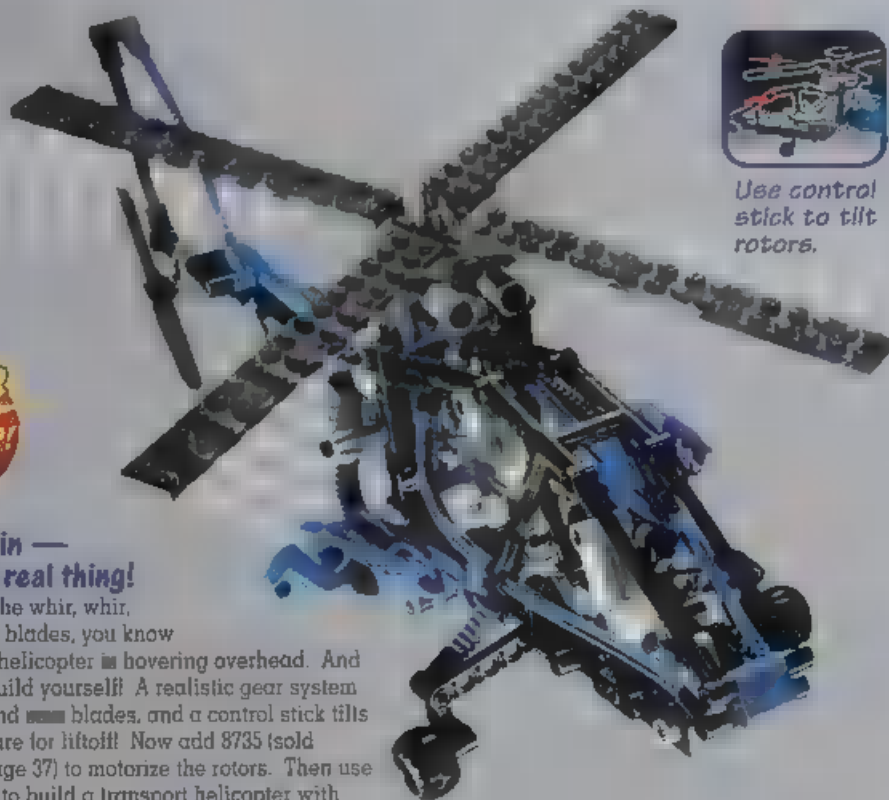

B. Rotors spin — just like the real thing!

When you hear the whir, whir, whir of spinning blades, you know a high powered helicopter is hovering overhead. And here's one you build yourself! A realistic gear system turns the front and rear blades, and a control stick tilts the rotors. Prepare for liftoff! Now add 8735 (sold separately on page 37) to motorize the rotors. Then use the same pieces to build a transport helicopter with twin motors and a VTOL aircraft. Building tips included. Ages 9+. 307 pieces.

#8444 Air Enforcer $29.99